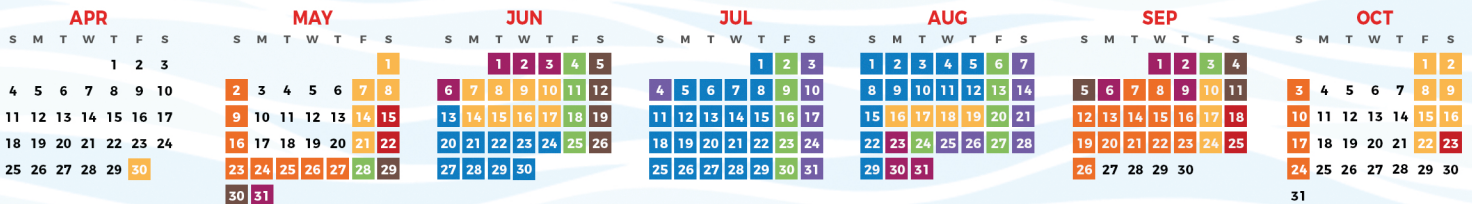

Season Passes

Get your instant access to the Lake Erie Islands all season long!

ALL PORTS PASS	PORT CLINTON TO PUT-IN-BAY
\$515.00	\$415.00
SANDUSKY TO KELLEYS ISLAND	PUT-IN-BAY TO KELLEYS ISLAND
\$415.00	\$285.00

Color	Depart Port Clinton to Put-in-Bay	Depart Put-in-Bay to Port Clinton	
BLUE	8:30AM	9:30AM	
	9:30AM*	10:15AM*	
	10:15AM	11:00AM	
	11:00AM	11:45AM	
	11:45AM	12:30PM	
	12:30PM	1:15PM	
	1:15PM	2:00PM	
	2:00PM	2:45PM	
	2:45PM	3:30PM	
	3:30PM	4:15PM	
BROWN	8:30AM	9:30AM	
	10:15AM	11:00AM	
	11:00AM	11:45AM	
	11:45AM	12:30PM	
	12:30PM	1:15PM	
	1:15PM	2:00PM	
	2:00PM	2:45PM	
	2:45PM	3:30PM	
	3:30PM	4:15PM	
	4:15PM	5:00PM	
ORANGE	8:30AM	9:30AM	
	10:15AM	11:00AM	
	11:45AM	12:30PM	
	1:15PM	2:00PM	
	2:45PM	3:30PM	
	4:15PM	5:00PM	
	5:45PM	6:30PM	
	GREEN	8:30AM	9:30AM
		10:15AM	11:00AM
		11:00AM	11:45AM
11:45AM		12:30PM	
12:30PM		1:15PM	
1:15PM		2:00PM	
2:00PM		2:45PM	
2:45PM		3:30PM	
3:30PM		4:15PM	
4:15PM		5:00PM	
PURPLE	8:30AM	9:30AM	
	9:30AM	10:15AM	
	10:15AM	11:00AM	
	11:00AM	11:45AM	
	11:45AM	12:30PM	
	12:30PM	1:15PM	
	1:15PM	2:00PM	
	2:00PM	2:45PM	
	2:45PM	3:30PM	
	3:30PM	4:15PM	
MAGENTA	8:30AM	9:30AM	
	9:30AM*	10:15AM*	
	10:15AM	11:00AM	
	11:00AM*	11:45AM*	
	11:45AM	12:30PM	
	1:15PM	2:00PM	
	2:45PM	3:30PM	
	4:15PM	5:00PM	
	5:45PM	6:30PM	
	7:15PM	8:00PM	
8:45PM	9:30PM		
GOLD	8:30AM	9:30AM	
	10:15AM	11:00AM	
	11:45AM	12:30PM	
	1:15PM	2:00PM	
	2:45PM	3:30PM	
	4:15PM	5:00PM	
	5:45PM	6:30PM	
	7:15PM	8:00PM	
	8:45PM	9:30PM	
	10:15PM	11:00PM	
RED	8:30AM	9:30AM	
	10:15AM	11:00AM	
	11:45AM	12:30PM	
	1:15PM	2:00PM	
	2:45PM	3:30PM	
	4:15PM	5:00PM	
	5:45PM	6:30PM	
	7:15PM	8:00PM	
	8:45PM	9:30PM	
	10:15PM	11:00PM	